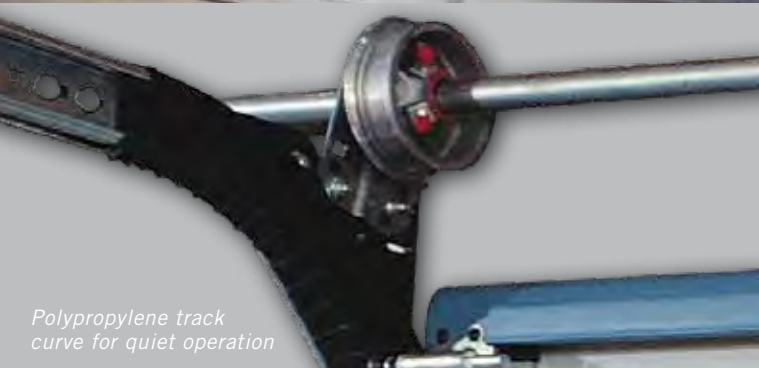

Uncluttered internal appearance