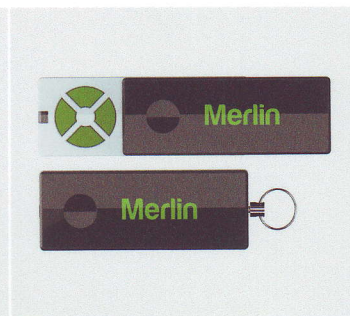

*when in standby mode, compared to other available products

Merlin® Security +2.0 Accessories

Visor/Wall Remote

Experience the convenience of a versatile spare remote. Operate up to three doors or gates with one remote that can be fitted to a car visor or in the house.

Available in 1 or 3 button versions, visor clip included.

Model: E943M (3 Button)

Model: E940M (1 Button)

3 Mini Button Remote

Key ring remote transmitters are small and convenient with the ability to operate up to three doors or gates from the one unit. A must have for every set of keys in the house.

Model: E954M

4 Button Slider Remote

Key ring remote transmitters are small and convenient with the ability to operate up to four doors or gates from the one unit. A must have for every set of keys in the house.