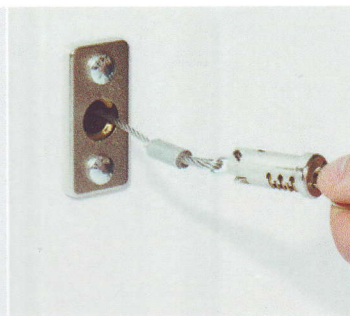

Key Operated Manual Release

Designed for garages that don't have a second access point. The key operated lock enables you to disengage the operator from the door from outside the garage when there is no power or a remote is not available.

Model: DMK1 - Roller Door

Model: CM1702

- Whisper Drive

Model: E1702M

- Tiltmaster & PowerAce