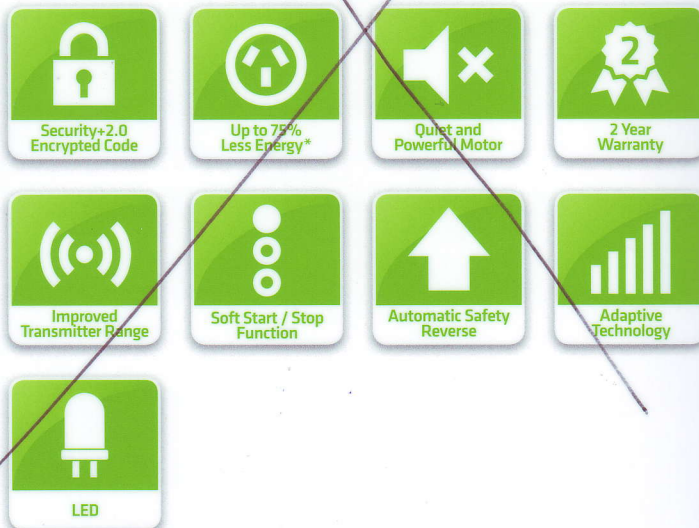

- 2 x 3 button mini remotes (E945M)
- Circle button Wireless Wall Control (E128M)
- Weight bar

 Security+2.0 Encrypted Code	 Up to 75% Less Energy*	 Quiet and Powerful Motor	 Adaptive Technology
 Improved Transmitter Range	 5 Year Warranty	 Automatic Safety Reverse	 LED

*when in standby mode, compared to other available products

new
for sectional
doors

PowerAce™

POWERING SECTIONAL DOORS

Fast and quiet, this energy efficient opener has the latest security and multi-frequency remote technology. Suits all major brands of door.

INCLUDED ACCESSORIES

- 2 x 4 button slider remotes (E950M)
- Rectangle button Wireless Wall Control (E138M)

battery back up
included

SilentDrive™ BBU

THE SUPREME OPENER FOR ROLLER DOORS WITH BATTERY BACK UP AND WIRELESS WALL CONTROL