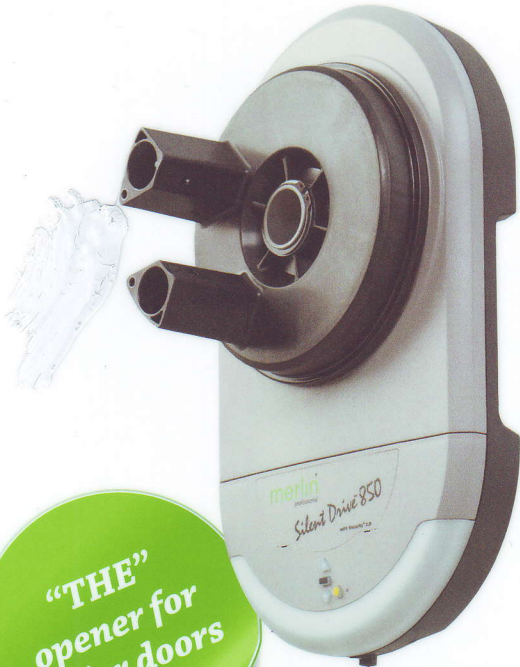

INCLUDED ACCESSORIES

- 2 x 3 button mini remotes (E945M)
- Integrated Battery Backup
- Circle button Wireless Wall Control (E128M)
- Wireless keypad (E840M)

tiltmaster®

THE PERFECT POWER PARTNER FOR TILT DOORS

INCLUDED ACCESSORIES

- 2 x 4 button slider remotes (E950M)
- Rectangle button Wireless Wall Control (E138M)

new designed for tilt doors

*when in standby mode, compared to other available products

**"THE"
opener for
roller doors**

SilentDrive™

PREMIUM OPENER FOR ALL RESIDENTIAL ROLLER DOORS

Ideal for large single or double residential roller doors. This premium quality automatic opener is quiet, secure and contains the latest energy saving design features.

INCLUDED ACCESSORIES

- 2 x 3 button mini remotes (E945M)
- Circle button Wireless Wall Control (E128M)
- Weight bar

 Security+2.0 Encrypted Code	 Up to 75% Less Energy*	 Quiet and Powerful Motor	 Adaptive Technology
 Improved Transmitter Range	 Battery Backup Optional	 Soft Start / Stop Function	 5 Year Warranty
 Automatic Safety Reverse	 LED		