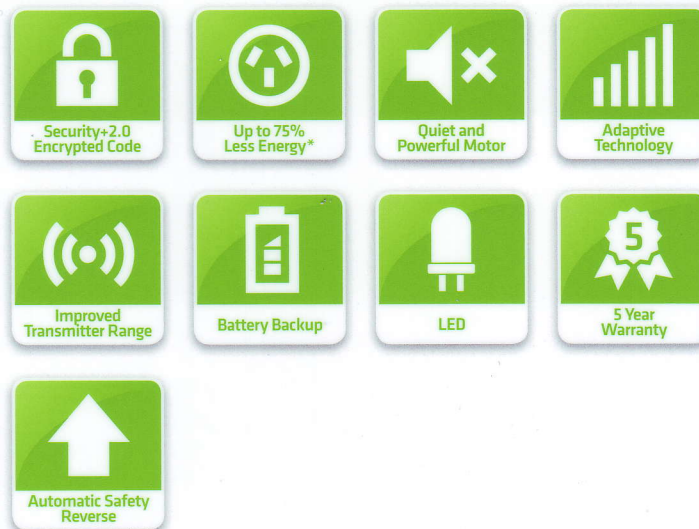

*when in standby mode, compared to other available products